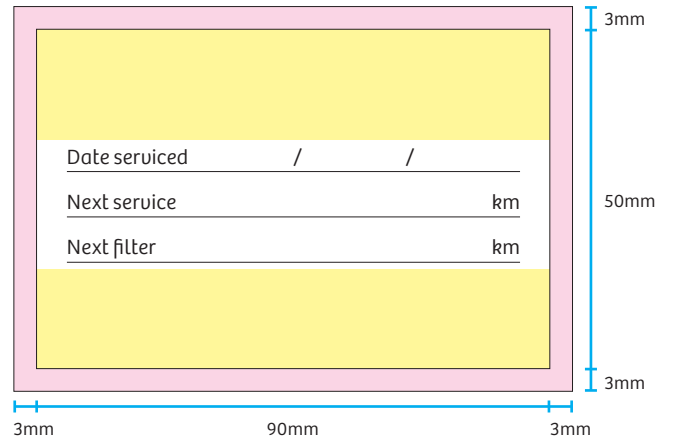

Design Points:
Writable area should remain white
Supply 1 up with 3mm bleed as shown
No tight borders

Service Labels

SIZE: 52mm x 47mm

Landscape – Side 1

Landscape – Side 2

Portrait – Side 1

Portrait – Side 2

Full colour printed area

Bleed area

Design Points:
Writable area should remain white
Supply 1 up with 3mm bleed as shown
No tight borders

Service Labels

SIZE: 68mm x 45mm

Landscape – Side 1

Landscape – Side 2

Portrait – Side 1

Portrait – Side 2

Full colour printed area

Bleed area

Design Points:
Writable area should remain white
Supply 1 up with 3mm bleed as shown
No tight borders

Service Labels

SIZE: 90mm x 50mm

Landscape – Side 1

Landscape – Side 2

Portrait – Side 1

Portrait – Side 2

Full colour printed area

Bleed area

Design Points:
Writable area should remain white
Supply 1 up with 3mm bleed as shown
No tight borders