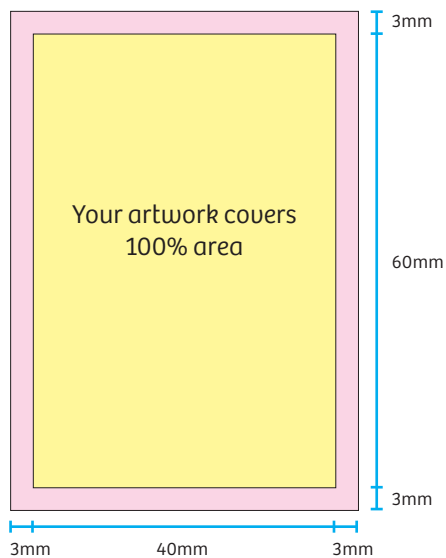

Service Labels

SIZE: 60mm x 40mm

Landscape – Side 1

Landscape – Side 2

Portrait – Side 1

Portrait – Side 2

Full colour printed area

Bleed area

Design Points:
Writable area should remain white
Supply 1 up with 3mm bleed as shown
No tight borders

Service Labels

SIZE: 52mm x 47mm

Landscape – Side 1

Landscape – Side 2

Portrait – Side 1

Portrait – Side 2

Full colour printed area

Bleed area

Design Points:
Writable area should remain white
Supply 1 up with 3mm bleed as shown
No tight borders

Service Labels

SIZE: 68mm x 45mm

Landscape – Side 1

Landscape – Side 2

Portrait – Side 1

Portrait – Side 2

Full colour printed area

Bleed area

Design Points:
Writable area should remain white
Supply 1 up with 3mm bleed as shown
No tight borders

Service Labels

SIZE: 90mm x 50mm