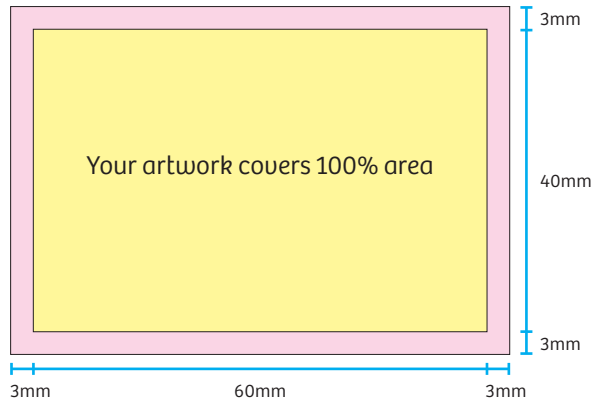

Service Labels

SIZE: 60mm x 40mm

Landscape – Side 1

Landscape – Side 2

Portrait – Side 1

Portrait – Side 2

Full colour printed area

Bleed area

Design Points:
Writable area should remain white
Supply 1 up with 3mm bleed as shown
No tight borders

Service Labels

SIZE: 52mm x 47mm

Landscape – Side 1

Landscape – Side 2

Portrait – Side 1

Portrait – Side 2

Full colour printed area

Bleed area

Design Points:
Writable area should remain white
Supply 1 up with 3mm bleed as shown
No tight borders

Service Labels

SIZE: 68mm x 45mm

Landscape – Side 1

Landscape – Side 2

Portrait – Side 1

Portrait – Side 2

Full colour printed area

Bleed area

Design Points:
Writable area should remain white
Supply 1 up with 3mm bleed as shown
No tight borders

Service Labels

SIZE: 90mm x 50mm