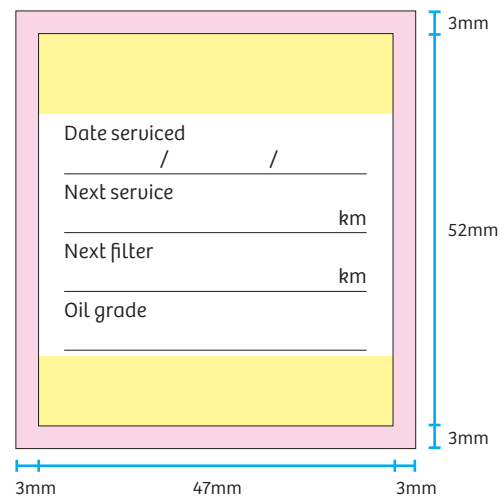

Service Labels

SIZE: 60mm x 40mm

Landscape – Side 1

Landscape – Side 2

Portrait – Side 1

Portrait – Side 2

Full colour printed area

Bleed area

Design Points:
Writable area should remain white
Supply 1 up with 3mm bleed as shown
No tight borders

Service Labels

SIZE: 52mm x 47mm

Landscape – Side 1

Landscape – Side 2

Portrait – Side 1

Portrait – Side 2

Full colour printed area

Bleed area

Design Points:
Writable area should remain white
Supply 1 up with 3mm bleed as shown
No tight borders

Service Labels

SIZE: 68mm x 45mm

Landscape – Side 1

Landscape – Side 2

Portrait – Side 1

Portrait – Side 2

Full colour printed area

Bleed area

Design Points:
Writable area should remain white
Supply 1 up with 3mm bleed as shown
No tight borders

Service Labels

SIZE: 90mm x 50mm