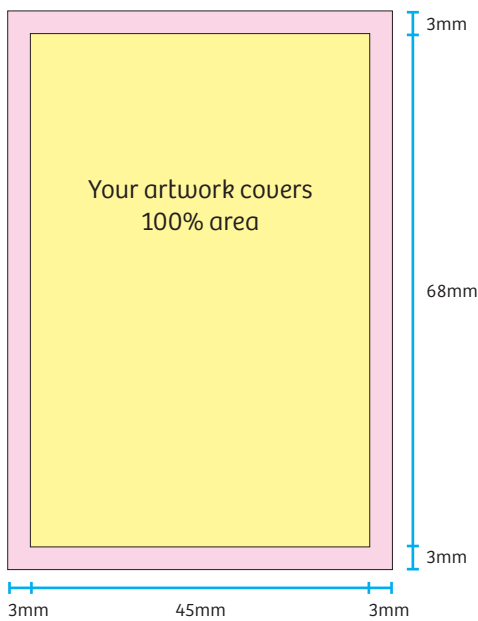

Service Labels

SIZE: 60mm x 40mm

Landscape – Side 1

Landscape – Side 2

Portrait – Side 1

Portrait – Side 2

Full colour printed area

Bleed area

Design Points:
Writable area should remain white
Supply 1 up with 3mm bleed as shown
No tight borders

Service Labels

SIZE: 52mm x 47mm

Landscape – Side 1

Landscape – Side 2

Portrait – Side 1

Portrait – Side 2

Full colour printed area

Bleed area

Design Points:
Writable area should remain white
Supply 1 up with 3mm bleed as shown
No tight borders

Service Labels

SIZE: 68mm x 45mm

Landscape – Side 1

Landscape – Side 2

Portrait – Side 1

Portrait – Side 2

Full colour printed area

Bleed area

Design Points:
Writable area should remain white
Supply 1 up with 3mm bleed as shown
No tight borders

Service Labels

SIZE: 90mm x 50mm