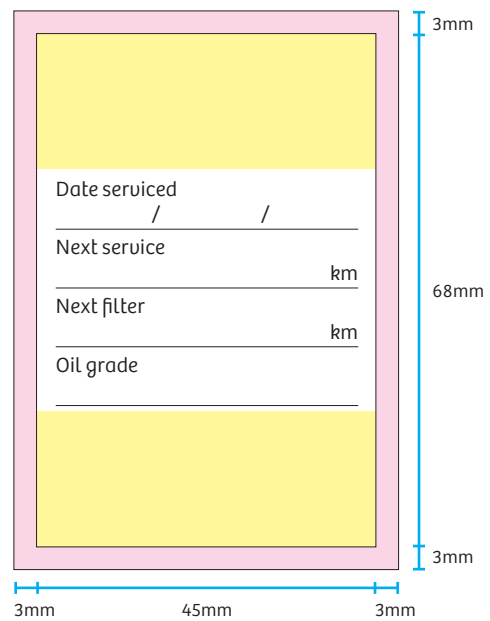

Design Points:
Writable area should remain white
Supply 1 up with 3mm bleed as shown
No tight borders

Service Labels

SIZE: 52mm x 47mm

Landscape – Side 1

Landscape – Side 2

Portrait – Side 1

Portrait – Side 2

Full colour printed area

Bleed area

Design Points:
Writable area should remain white
Supply 1 up with 3mm bleed as shown
No tight borders

Service Labels

SIZE: 68mm x 45mm

Landscape – Side 1

Landscape – Side 2

Portrait – Side 1

Portrait – Side 2

Full colour printed area

Bleed area

Design Points:
Writable area should remain white
Supply 1 up with 3mm bleed as shown
No tight borders

Service Labels

SIZE: 90mm x 50mm

Landscape – Side 1

Landscape – Side 2

Portrait – Side 1

Portrait – Side 2

Full colour printed area

Bleed area

Design Points:
Writable area should remain white
Supply 1 up with 3mm bleed as shown
No tight borders