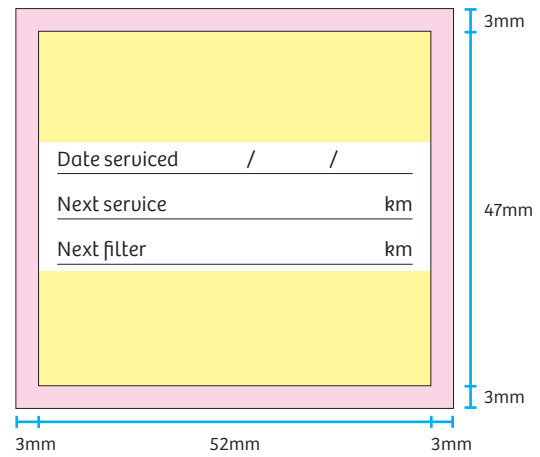

Service Labels

SIZE: 60mm x 40mm

Landscape – Side 1

Landscape – Side 2

Portrait – Side 1

Portrait – Side 2

Full colour printed area

Bleed area

Design Points:
Writable area should remain white
Supply 1 up with 3mm bleed as shown
No tight borders

Service Labels

SIZE: 52mm x 47mm

Landscape – Side 1

Landscape – Side 2

Portrait – Side 1

Portrait – Side 2

Full colour printed area

Bleed area

Design Points:
Writable area should remain white
Supply 1 up with 3mm bleed as shown
No tight borders

Service Labels

SIZE: 68mm x 45mm

Landscape – Side 1

Landscape – Side 2

Portrait – Side 1

Portrait – Side 2

Full colour printed area

Bleed area

Design Points:
Writable area should remain white
Supply 1 up with 3mm bleed as shown
No tight borders

Service Labels

SIZE: 90mm x 50mm