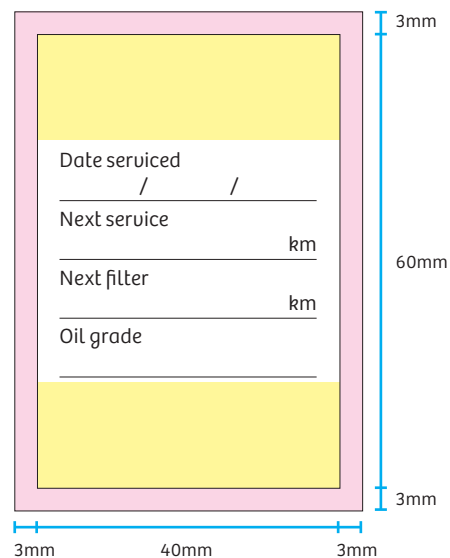

Service Labels

SIZE: 60mm x 40mm

Landscape – Side 1

Landscape – Side 2

Portrait – Side 1

Portrait – Side 2

Full colour printed area

Bleed area

Design Points:
Writable area should remain white
Supply 1 up with 3mm bleed as shown
No tight borders

Service Labels

SIZE: 52mm x 47mm

Landscape – Side 1

Landscape – Side 2

Portrait – Side 1

Portrait – Side 2

Full colour printed area

Bleed area

Design Points:
Writable area should remain white
Supply 1 up with 3mm bleed as shown
No tight borders

Service Labels

SIZE: 68mm x 45mm

Landscape – Side 1

Landscape – Side 2

Portrait – Side 1

Portrait – Side 2

Full colour printed area

Bleed area

Design Points:
Writable area should remain white
Supply 1 up with 3mm bleed as shown
No tight borders

Service Labels

SIZE: 90mm x 50mm