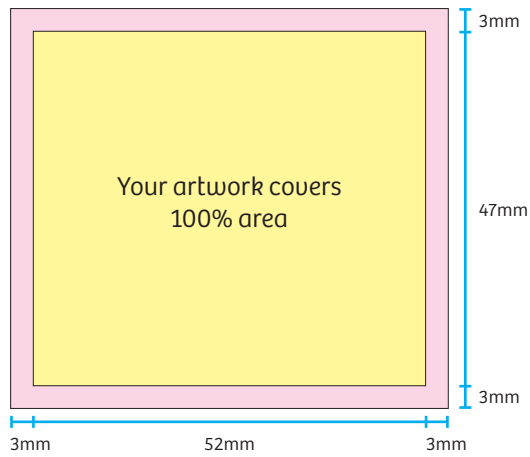

Service Labels

SIZE: 60mm x 40mm

Landscape – Side 1

Landscape – Side 2

Portrait – Side 1

Portrait – Side 2

Full colour printed area

Bleed area

Design Points:
Writable area should remain white
Supply 1 up with 3mm bleed as shown
No tight borders

Service Labels

SIZE: 52mm x 47mm

Landscape – Side 1

Landscape – Side 2

Portrait – Side 1

Portrait – Side 2

Full colour printed area

Bleed area

Design Points:
Writable area should remain white
Supply 1 up with 3mm bleed as shown
No tight borders

Service Labels

SIZE: 68mm x 45mm

Landscape – Side 1

Landscape – Side 2

Portrait – Side 1

Portrait – Side 2

Full colour printed area

Bleed area

Design Points:
Writable area should remain white
Supply 1 up with 3mm bleed as shown
No tight borders

Service Labels

SIZE: 90mm x 50mm