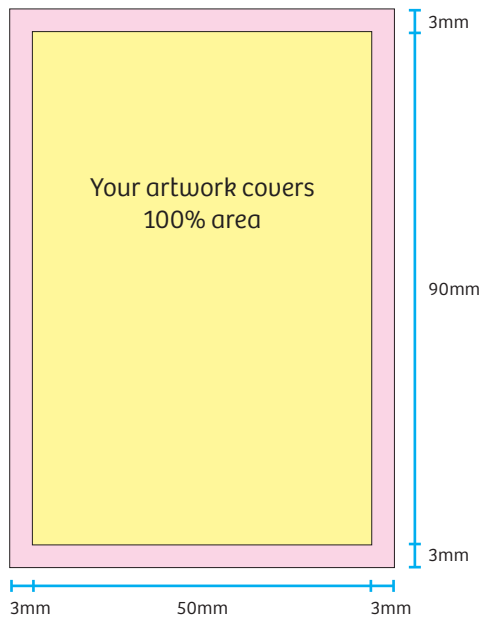

Design Points:
Writable area should remain white
Supply 1 up with 3mm bleed as shown
No tight borders

Service Labels

SIZE: 52mm x 47mm

Landscape – Side 1

Landscape – Side 2

Portrait – Side 1

Portrait – Side 2

Full colour printed area

Bleed area

Design Points:
Writable area should remain white
Supply 1 up with 3mm bleed as shown
No tight borders

Service Labels

SIZE: 68mm x 45mm

Landscape – Side 1

Landscape – Side 2

Portrait – Side 1

Portrait – Side 2

Full colour printed area

Bleed area

Design Points:
Writable area should remain white
Supply 1 up with 3mm bleed as shown
No tight borders

Service Labels

SIZE: 90mm x 50mm

Landscape – Side 1

Landscape – Side 2

Portrait – Side 1

Portrait – Side 2

Full colour printed area

Bleed area

Design Points:
Writable area should remain white
Supply 1 up with 3mm bleed as shown
No tight borders