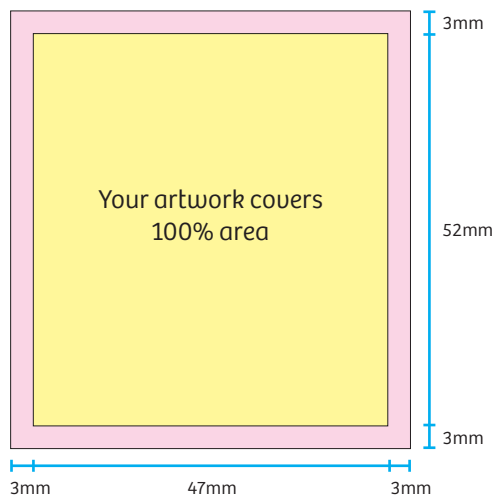

Service Labels

SIZE: 60mm x 40mm

Landscape – Side 1

Landscape – Side 2

Portrait – Side 1

Portrait – Side 2

Full colour printed area

Bleed area

Design Points:
Writable area should remain white
Supply 1 up with 3mm bleed as shown
No tight borders

Service Labels

SIZE: 52mm x 47mm

Landscape – Side 1

Landscape – Side 2

Portrait – Side 1

Portrait – Side 2

Full colour printed area

Bleed area

Design Points:
Writable area should remain white
Supply 1 up with 3mm bleed as shown
No tight borders

Service Labels

SIZE: 68mm x 45mm

Landscape – Side 1

Landscape – Side 2

Portrait – Side 1

Portrait – Side 2

Full colour printed area

Bleed area

Design Points:
Writable area should remain white
Supply 1 up with 3mm bleed as shown
No tight borders

Service Labels

SIZE: 90mm x 50mm