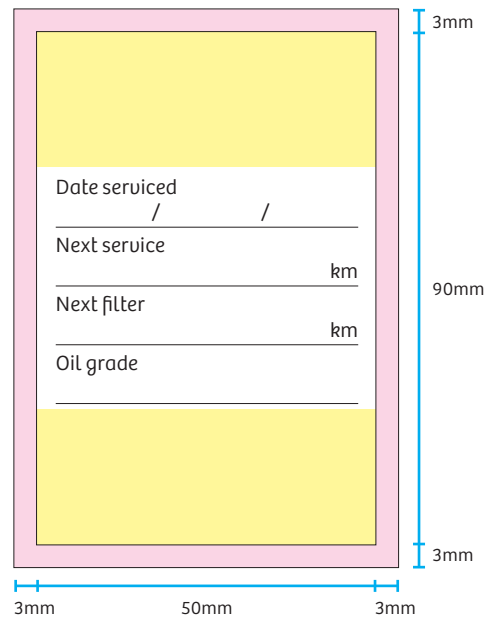

Design Points:
Writable area should remain white
Supply 1 up with 3mm bleed as shown
No tight borders

Service Labels

SIZE: 52mm x 47mm

Landscape – Side 1

Landscape – Side 2

Portrait – Side 1

Portrait – Side 2

Full colour printed area

Bleed area

Design Points:
Writable area should remain white
Supply 1 up with 3mm bleed as shown
No tight borders

Service Labels

SIZE: 68mm x 45mm

Landscape – Side 1

Landscape – Side 2

Portrait – Side 1

Portrait – Side 2

Full colour printed area

Bleed area

Design Points:
Writable area should remain white
Supply 1 up with 3mm bleed as shown
No tight borders

Service Labels

SIZE: 90mm x 50mm

Landscape – Side 1

Landscape – Side 2

Portrait – Side 1

Portrait – Side 2

Full colour printed area

Bleed area

Design Points:
Writable area should remain white
Supply 1 up with 3mm bleed as shown
No tight borders