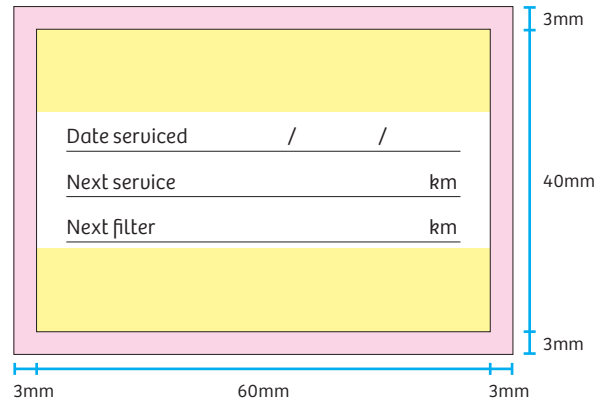

Service Labels

SIZE: 60mm x 40mm

Landscape – Side 1

Landscape – Side 2

Portrait – Side 1

Portrait – Side 2

Full colour printed area

Bleed area

Design Points:
Writable area should remain white
Supply 1 up with 3mm bleed as shown
No tight borders

Service Labels

SIZE: 52mm x 47mm

Landscape – Side 1

Landscape – Side 2

Portrait – Side 1

Portrait – Side 2

Full colour printed area

Bleed area

Design Points:
Writable area should remain white
Supply 1 up with 3mm bleed as shown
No tight borders

Service Labels

SIZE: 68mm x 45mm

Landscape – Side 1

Landscape – Side 2

Portrait – Side 1

Portrait – Side 2

Full colour printed area

Bleed area

Design Points:
Writable area should remain white
Supply 1 up with 3mm bleed as shown
No tight borders

Service Labels

SIZE: 90mm x 50mm