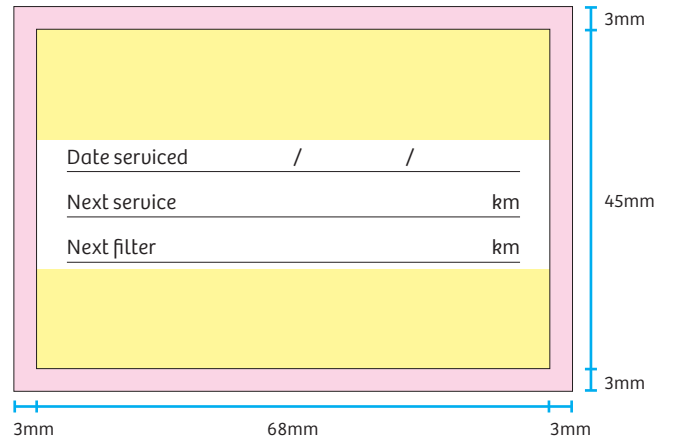

Design Points:
Writable area should remain white
Supply 1 up with 3mm bleed as shown
No tight borders

Service Labels

SIZE: 52mm x 47mm

Landscape – Side 1

Landscape – Side 2

Portrait – Side 1

Portrait – Side 2

Full colour printed area

Bleed area

Design Points:
Writable area should remain white
Supply 1 up with 3mm bleed as shown
No tight borders

Service Labels

SIZE: 68mm x 45mm

Landscape – Side 1

Landscape – Side 2

Portrait – Side 1

Portrait – Side 2

Full colour printed area

Bleed area

Design Points:
Writable area should remain white
Supply 1 up with 3mm bleed as shown
No tight borders

Service Labels

SIZE: 90mm x 50mm

Landscape – Side 1

Landscape – Side 2

Portrait – Side 1

Portrait – Side 2

Full colour printed area

Bleed area

Design Points:
Writable area should remain white
Supply 1 up with 3mm bleed as shown
No tight borders